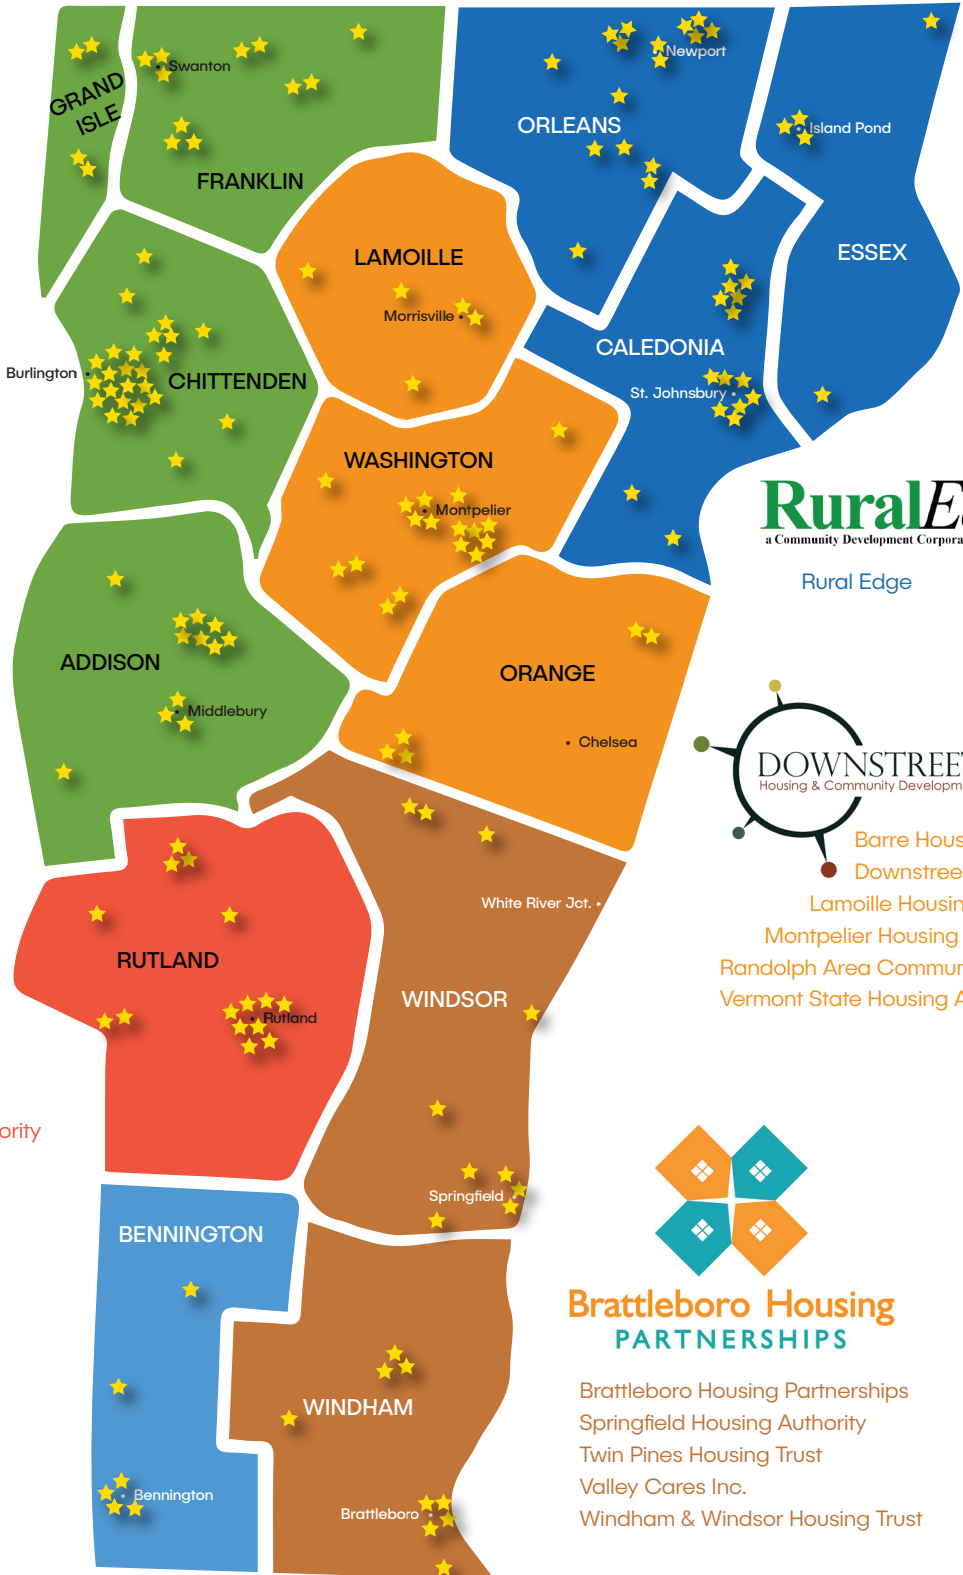

A STATEWIDE PRESENCE

- Addison County Community Trust
- Burlington Housing Authority
- Cathedral Square
- Champlain Housing Trust
- Vermont State Housing Authority
- Winooski Housing Authority

Rural Edge

- Barre Housing Authority
- Downstreet
- Lamoille Housing Partnership
- Montpelier Housing Authority
- Randolph Area Community Development
- Vermont State Housing Authority

- National Church Residences
- Rutland Housing Authority
- Rutland Housing Trust

Brattleboro Housing PARTNERSHIPS

- Brattleboro Housing Partnerships
- Springfield Housing Authority
- Twin Pines Housing Trust
- Valley Cares Inc.
- Windham & Windsor Housing Trust

- Bennington Housing Authority
- Shires Housing